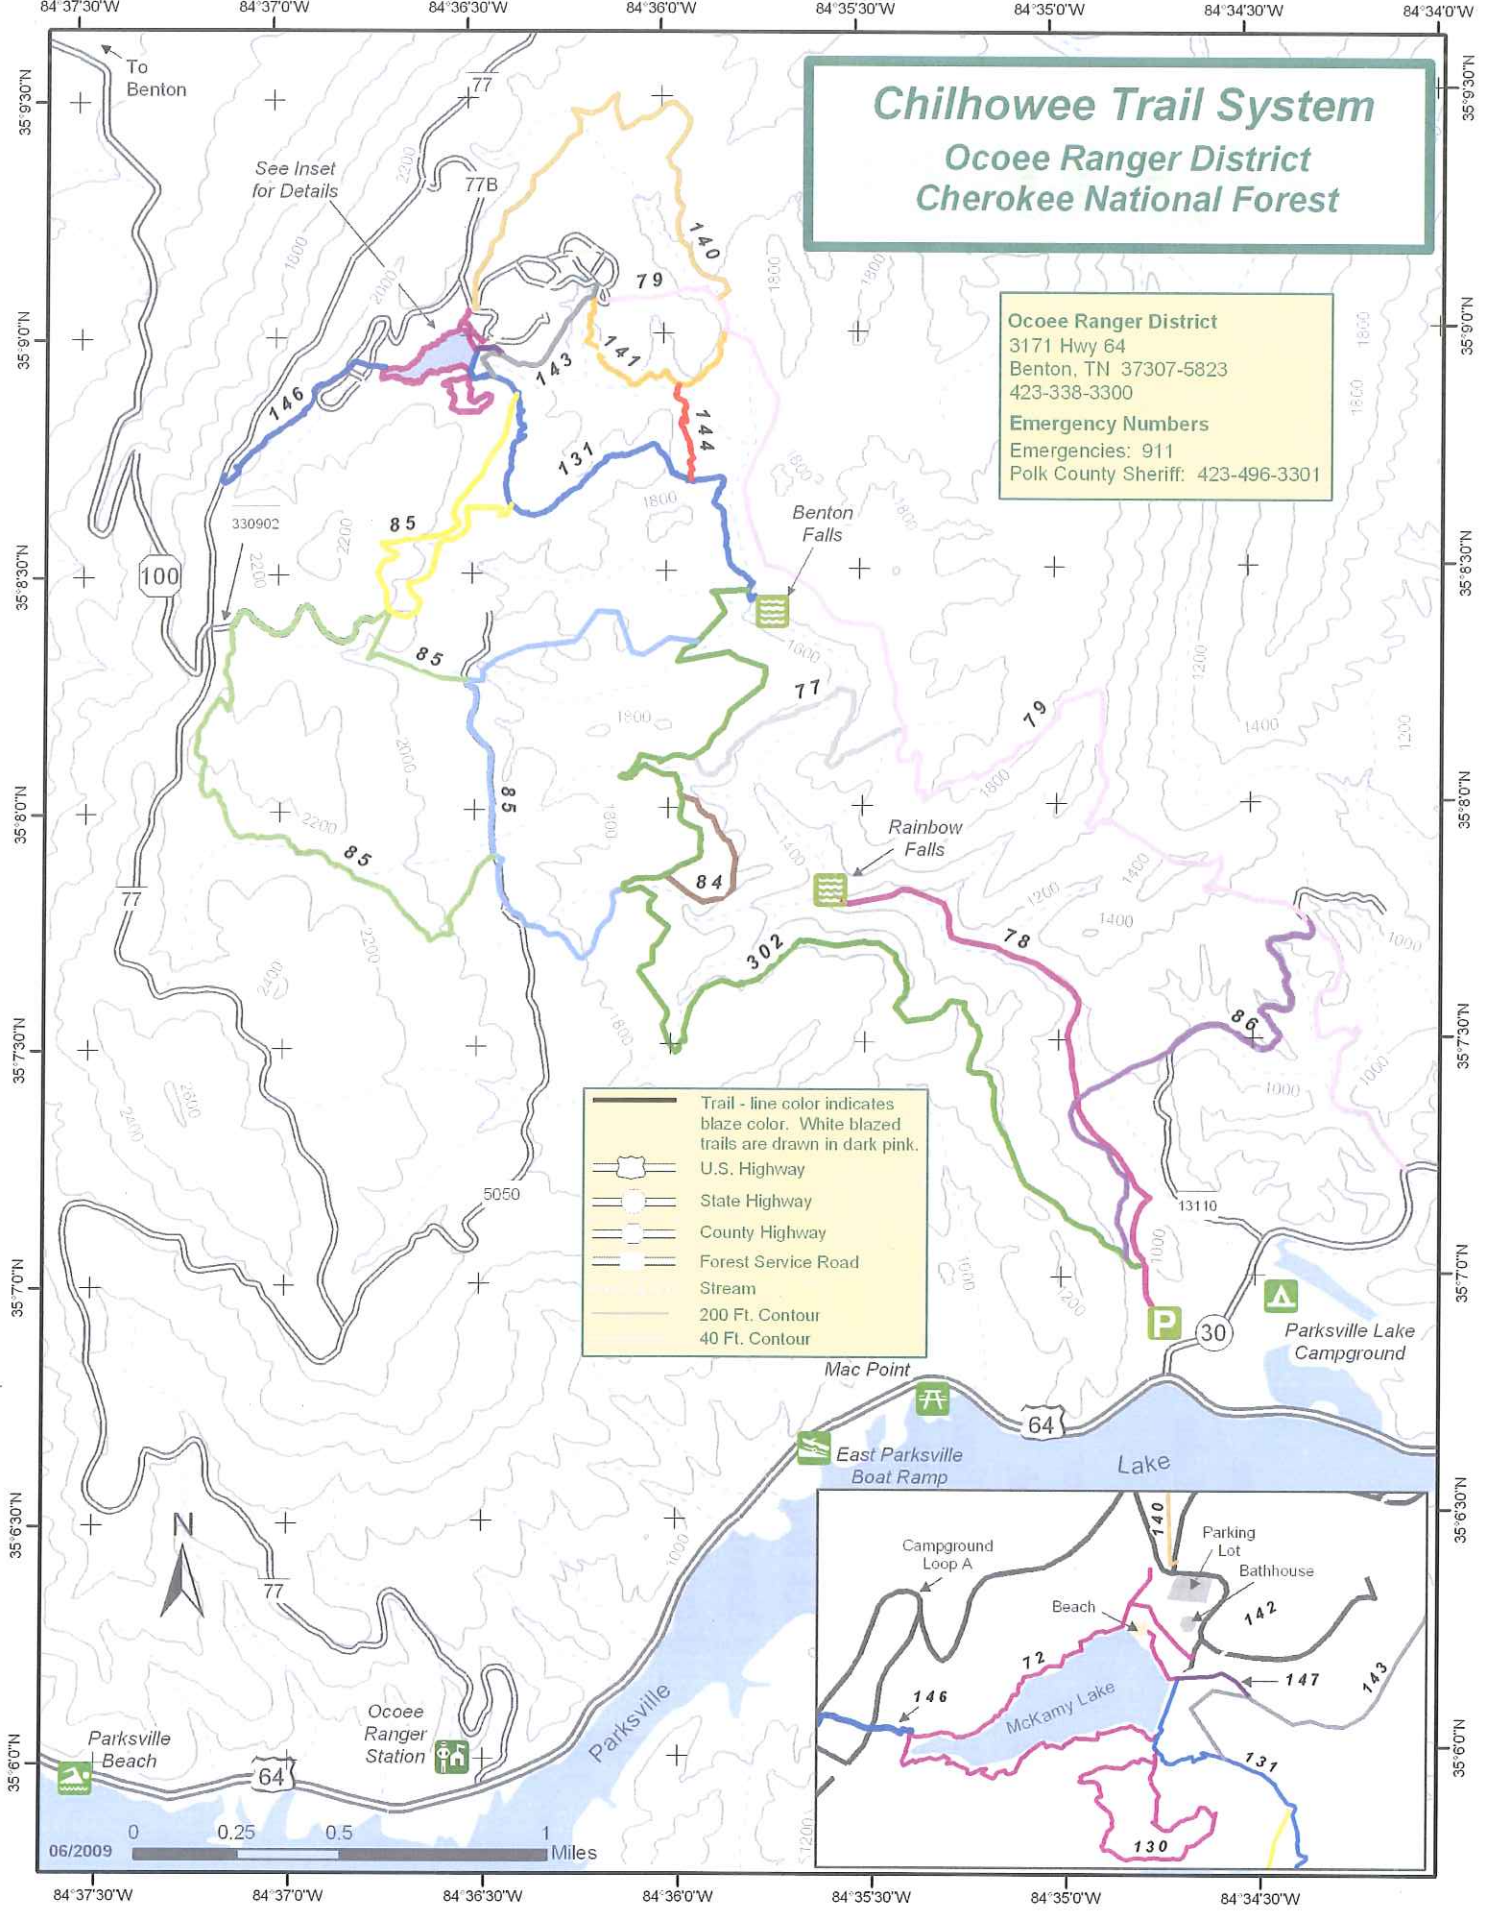

Chilhowee Trail System

Ocoee Ranger District

Cherokee National Forest

Ocoee Ranger District
 3171 Hwy 64
 Benton, TN 37307-5823
 423-338-3300

Emergency Numbers
 Emergencies: 911
 Polk County Sheriff: 423-496-3301

- Trail - line color indicates blaze color. White blazed trails are drawn in dark pink.
- U.S. Highway
- State Highway
- County Highway
- Forest Service Road
- Stream
- 200 Ft. Contour
- 40 Ft. Contour

06/2009 0 0.25 0.5 1 Miles

Chilhowee Trail List

Trail No.	Trail Name	Blaze Color	Length (miles)	Rating
72	McKamy Lake	White	0.7	easy
77	Rim Rock	Gray	1	difficult
78	Scenic Spur	White	1.6	moderate
79	Clear Creek	Pink	5.4	difficult
84	Rim Rock Spur	Brown	0.5	easy
85	Slick Rock Hancock Loop	Light Green	2.4	moderate
85	Slick Rock Laurel Loop	Light Blue	2.1	moderate
85	Slick Rock Naked Widow Loop	Yellow	1.3	moderate
86	Clemmer Spur	Purple	1.4	moderate
130	Forest Walk	White	0.4	easy
131	Benton Falls	Blue	1.5	easy
140	Azalea	Tan	2	moderate
141	Arbutus	Orange	0.7	easy
142	Beach Trail	Tan	0.4	easy
143	Elderberry	Dark Gray	0.5	easy
144	Redleaf	Red	0.3	easy
146	Gazebo	Dark Blue	0.5	moderate
147	Elderberry Spur	Purple	0.1	easy
302	Clemmer	Green	4.3	moderate