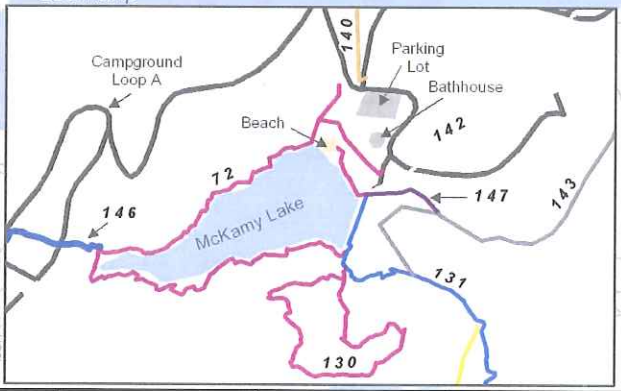

- Trail - line color indicates blaze color. White blazed trails are drawn in dark pink.
- U.S. Highway
- State Highway
- County Highway
- Forest Service Road
- Stream
- 200 Ft. Contour
- 40 Ft. Contour