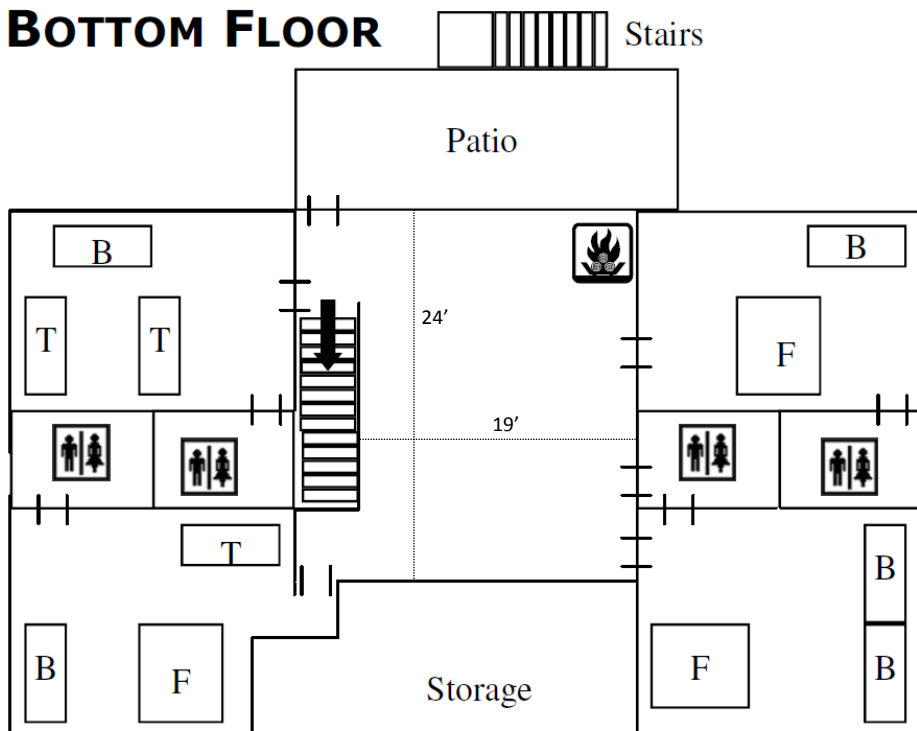

# WASSON LODGE FLOOR PLAN

## Wasson Lodge Facility Info

- Sleeps maximum 32 people
- 7 Bedrooms
- 7 Bathrooms
- Free WiFi
- 2 Satellite TV's
- Sofas & Chairs in Common Areas
- 36 Conference Chairs
- 2 Gas Fireplaces
- Fully Furnished Kitchen- 3 Ovens, Stovetop, 2 dishwashers, 2 refrigerators, & dishes
- Pillows, linens and towels are provided
- Central Heat & Air
- Handicap Accessible
- Porch Overlooking Lake Ocoee
- Outdoor Fire Circle

### TOP FLOOR

### BOTTOM FLOOR

T- Twin Bed

B- Bunk Bed

F- Full Bed

Q- Queen Bed