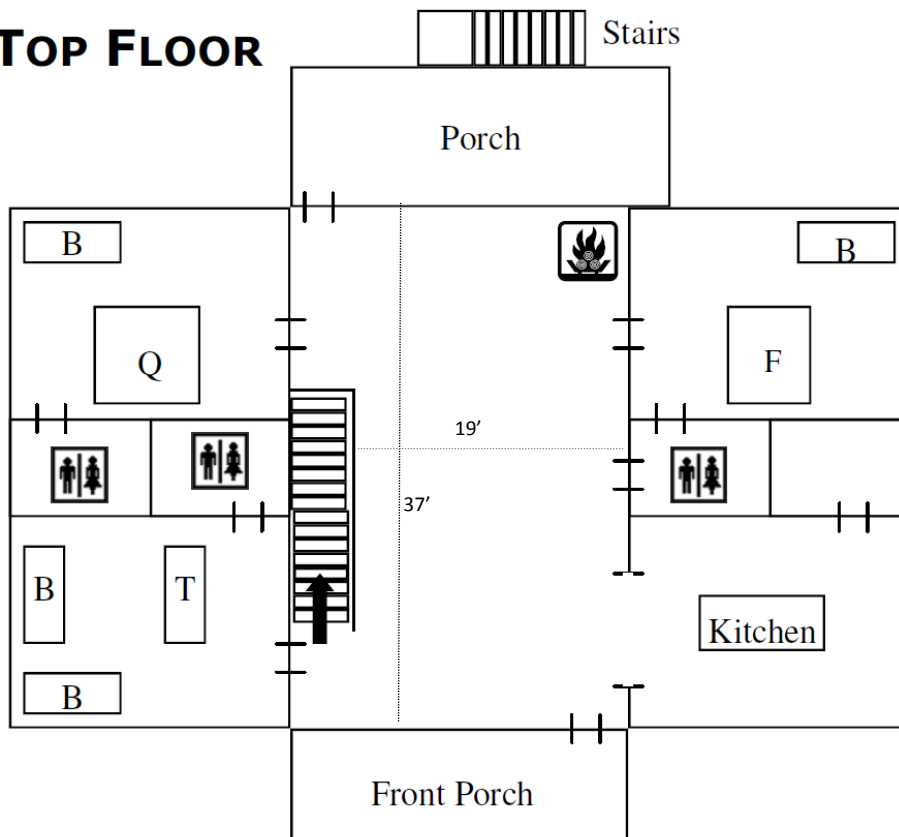

# WASSON LODGE FLOOR PLAN

## Wasson Lodge Facility Info

- Sleeps maximum 32 people
- 7 Bedrooms
- 7 Bathrooms
- Free WiFi
- 2 Satellite TV's
- Sofas & Chairs in Common Areas
- 36 Conference Chairs
- 2 Gas Fireplaces
- Fully Furnished Kitchen- 3 Ovens, Stovetop, 2 dishwashers, 2 refrigerators, & dishes
- Pillows, linens and towels are provided
- Central Heat & Air
- Handicap Accessible
- Porch Overlooking Lake Ocoee
- Outdoor Fire Circle

### TOP FLOOR

### BOTTOM FLOOR

T- Twin Bed

B- Bunk Bed

F- Full Bed

Q- Queen Bed