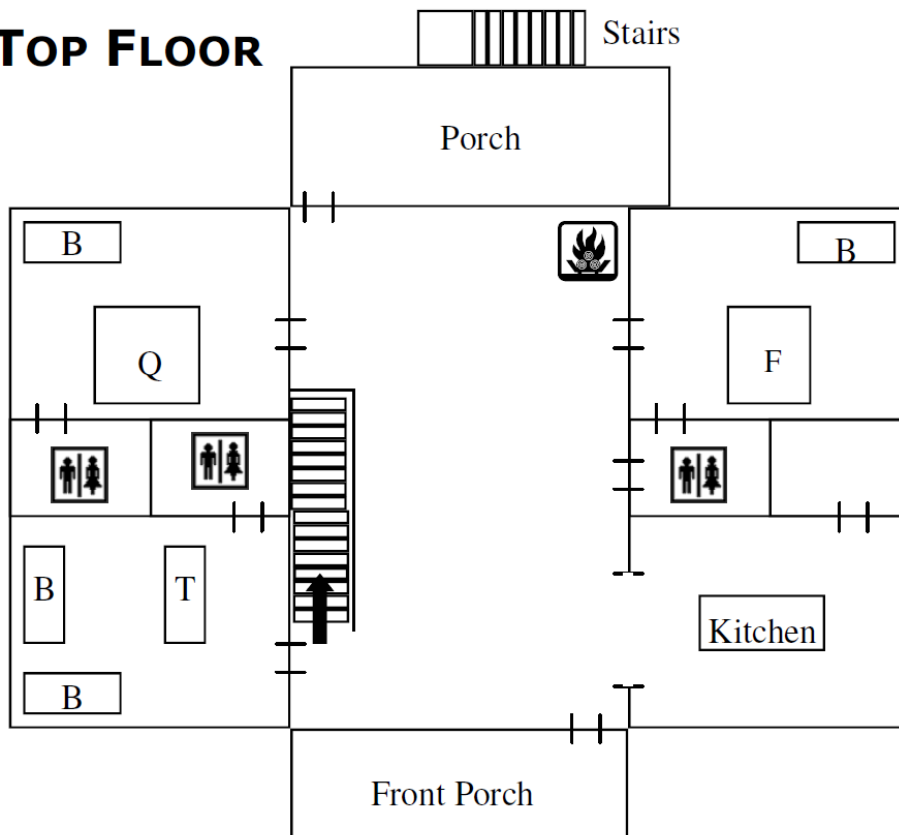

# WASSON LODGE FLOOR PLAN

## Wasson Lodge Facility Info

- Sleeps maximum 32 people
- 7 Bedrooms
- 7 Bathrooms
- Free WiFi
- 2 Satellite TV's
- Sofas & Chairs in Common Areas
- 36 Conference Chairs
- 2 Gas Fireplaces
- Fully Furnished Kitchen- 3 Ovens, Stovetop, 2 dishwashers, 2 refrigerators, & dishes
- Pillows, linens and towels are NOT provided
- Central Heat & Air
- Handicap Accessible
- Porch Overlooking Lake Ocoee
- Outdoor Fire Circle

### TOP FLOOR

### BOTTOM FLOOR

T- Twin Bed

B- Bunk Bed

F- Full Bed

Q- Queen Bed