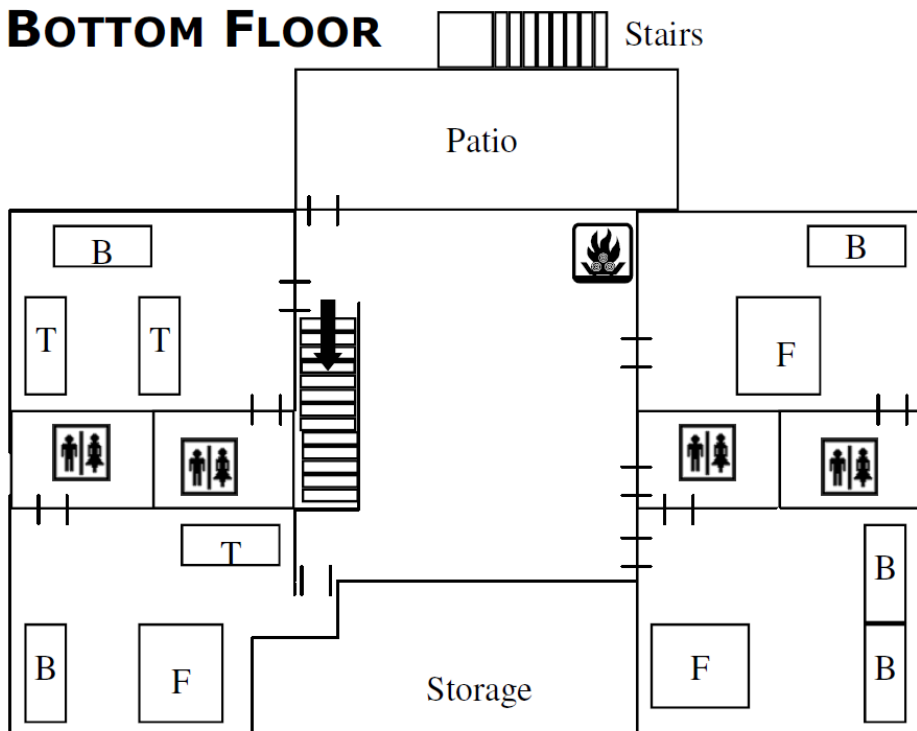

# WASSON LODGE FLOOR PLAN

## Wasson Lodge Facility Info

- Sleeps maximum 32 people
- 7 Bedrooms
- 7 Bathrooms
- Free WiFi
- 2 Satellite TV's
- Sofas & Chairs in Common Areas
- 36 Conference Chairs
- 2 Gas Fireplaces
- Fully Furnished Kitchen- 3 Ovens, Stovetop, 2 dishwashers, 2 refrigerators, & dishes
- Pillows, linens and towels are NOT provided
- Central Heat & Air
- Handicap Accessible
- Porch Overlooking Lake Ocoee
- Outdoor Fire Circle

### TOP FLOOR

### BOTTOM FLOOR

T- Twin Bed

B- Bunk Bed

F- Full Bed

Q- Queen Bed