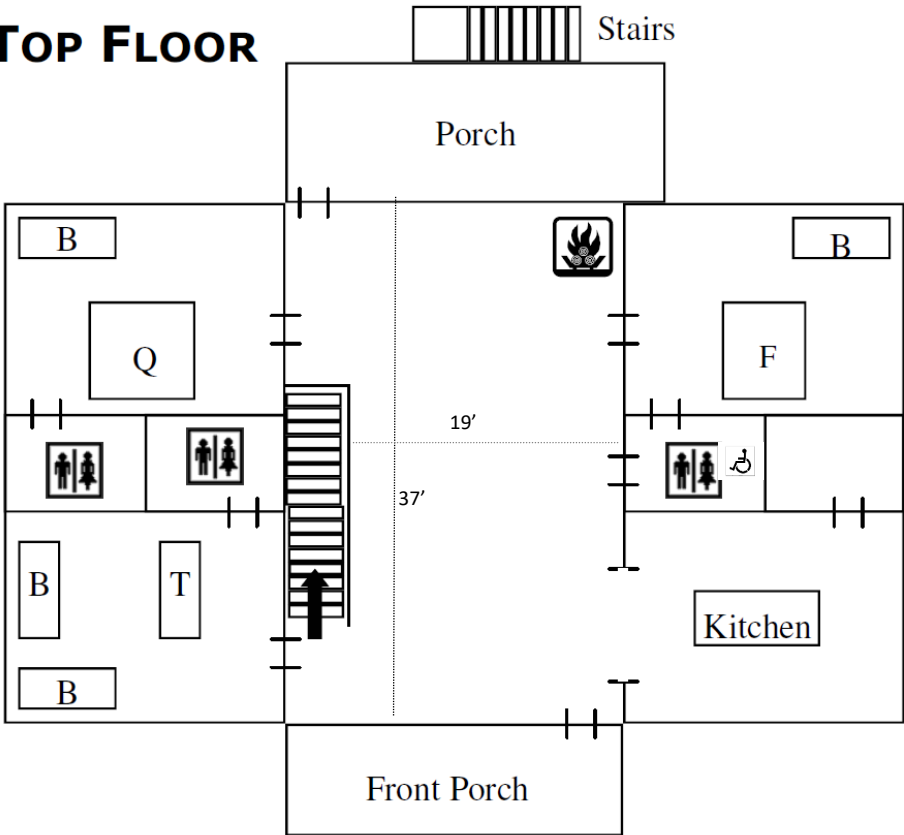

JOHNSON RETREAT CENTER AT YMCA CAMP OCOEE

WASSON LODGE FLOOR PLAN

- ### Wasson Lodge Facility Info
- Sleeps maximum 32 people
 - 7 Bedrooms
 - 7 Bathrooms
 - Free WiFi
 - 2 Satellite TV's
 - Sofas & Chairs in Common Areas
 - 36 Conference Chairs
 - 2 Gas Fireplaces
 - Fully Furnished Kitchen- 3 Ovens, Stovetop, 2 dishwashers, 2 refrigerators, & dishes
 - Pillows, linens and towels are provided
 - Central Heat & Air
 - Handicap Accessible (Top Floor)
 - Porch Overlooking Lake Ocoee
 - Outdoor Fire Circle

TOP FLOOR

BOTTOM FLOOR

T- Twin Bed B- Bunk Bed F- Full Bed Q- Queen Bed