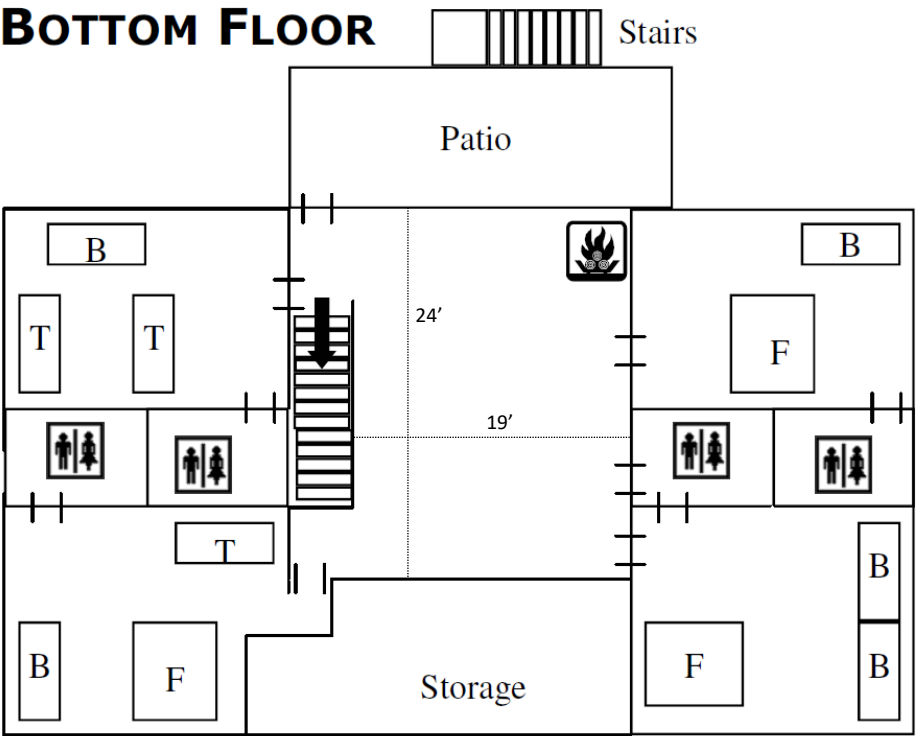

JOHNSON RETREAT CENTER AT YMCA CAMP OCOEE

WASSON LODGE FLOOR PLAN

- ### Wasson Lodge Facility Info
- Sleeps maximum 32 people
 - 7 Bedrooms
 - 7 Bathrooms
 - Free WiFi
 - 2 Satellite TV's
 - Sofas & Chairs in Common Areas
 - 36 Conference Chairs
 - 2 Gas Fireplaces
 - Fully Furnished Kitchen- 3 Ovens, Stovetop, 2 dishwashers, 2 refrigerators, & dishes
 - Pillows, linens and towels are provided
 - Central Heat & Air
 - Handicap Accessible (Top Floor)
 - Porch Overlooking Lake Ocoee
 - Outdoor Fire Circle

TOP FLOOR

BOTTOM FLOOR

T- Twin Bed B- Bunk Bed F- Full Bed Q- Queen Bed